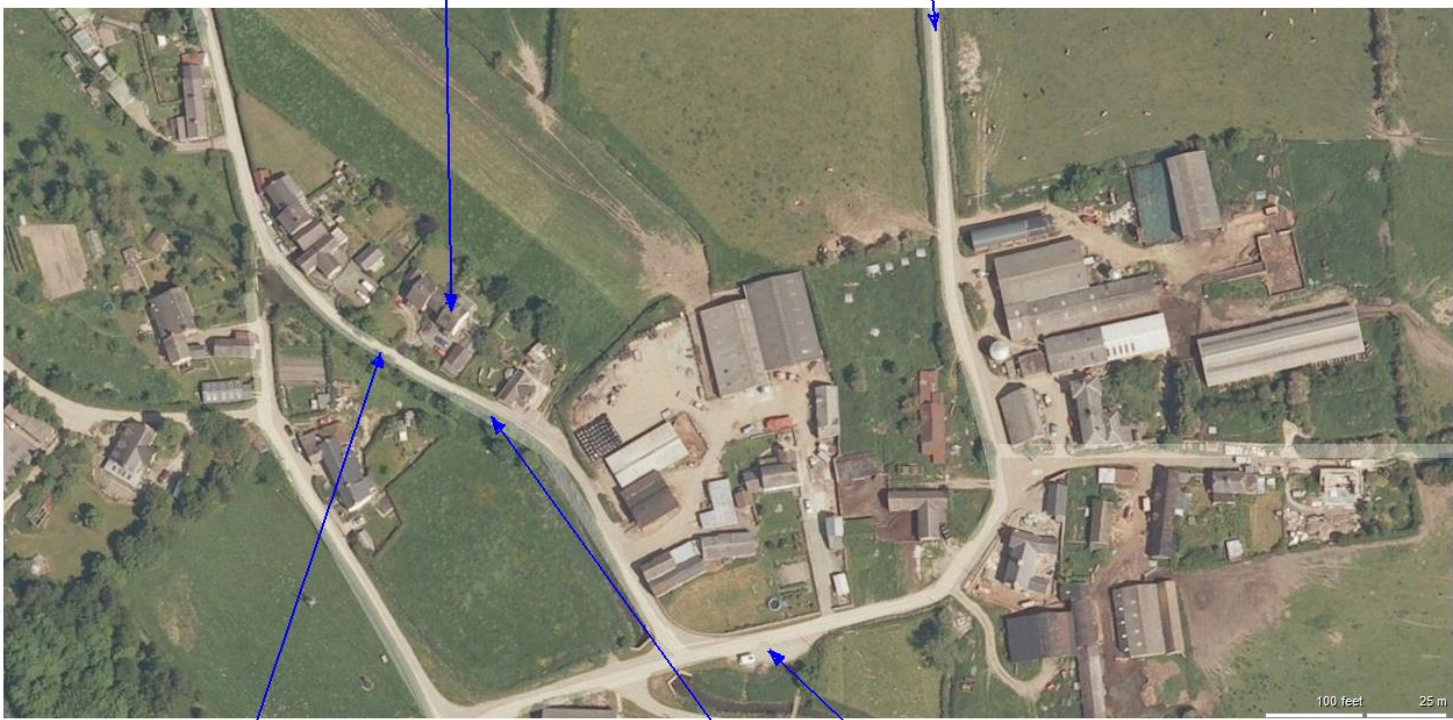

# HOW TO FIND 16 BROCKTON, LYDBURY NORTH, SHROPSHIRE, SY7 8BA

16 Brockton, with solar thermal panel on roof

From B4385 (main road)

Look for 2, young trees (oak and silver birch) opposite drive entrance, next to River Kemp

Please park in layby, and walk up. Thanks.