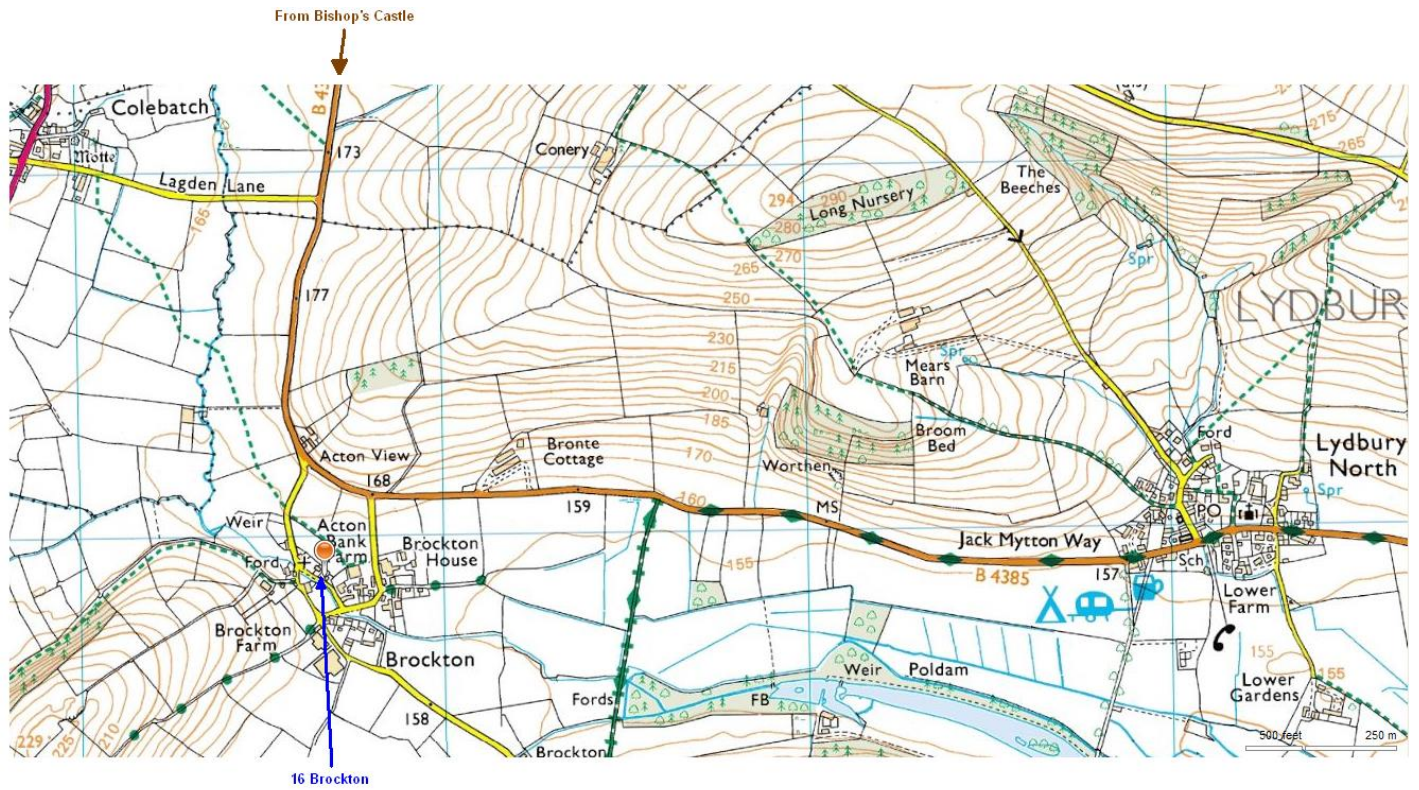

# HOW TO FIND 16 BROCKTON, LYDBURY NORTH, SHROPSHIRE, SY7 8BA

16 Brockton, with solar thermal panel on roof

From B4385 (main road)

Look for 2, young trees (oak and silver birch) opposite drive entrance, next to River Kemp

Please park in layby, and walk up. Thanks.